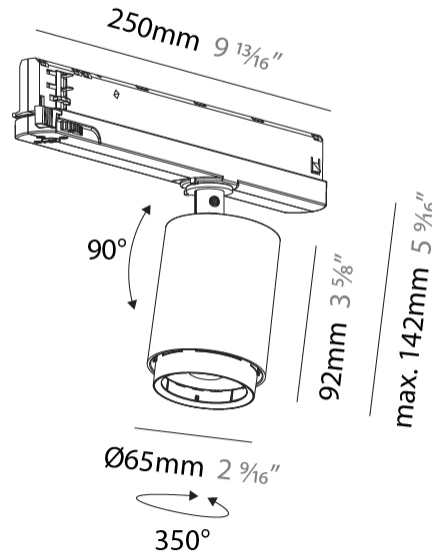

GENERAL

Series: Centriq
Subseries: Centriq In Flex
Brand: Prolicht
Division: Architectural
Mounting Type: Track
Subcategory: Spots

PHYSICAL

Shape: Cylinder
Diameter (mm): 65
Diameter (in): 2 9/16
Length (mm): 250
Length (in): 9 13/16
Height (mm): 142
Height (in): 5 9/16
Light Distribution: Adjustable / Direct
Weight (kg): 0.62

Fixture Finish: SSR / BKV / CWI / CRY / HAB / UFT / ITA / RUA / FTG / MYG / LOD / PUS / FRO / FUP / KIA / POP / BLS / SPG / MEY / GOH / GUM / CHC / COM / ABZ / JAG / OBR / MOS / ROR

Holder Finish: WHI / BLK

Accent Finish: SSR / BKV / CWI / CRY / HAB / LAG / UFT / ITA / RUA / RUR / MIC / FTG / MYG / TWT / LOD / PUS / FRO / FUP / KIA / POP / BLS / SPG / MEY / GOH / GUM / CHC / COM / ABZ / JAG

Fixture Material: Aluminum

ELECTRICAL

Lamp Type: LED (Zhaga Standard)
Input Wattage (W): 20
Total Output Wattage (W): 18.1
Dimming: Non-Dimmable / 0-10V Dimming
Driver Included: Yes
Driver Location: Integrated
Driver Type: Constant Current - 120Vac
Driver Class: Class 2
Input Voltage (V): 120

LED

Number of LEDs: 1
Color Temperature (°K): 2700 / 3000 / 3500 / 4000
Max. Delivered Lumen (lm): 1207 / 1300 / 1376 / 1380
Nominal Lumen (lm): 1672 / 1800 / 1905 / 1910
CRI: >90 CRI
Lamp Life (hrs): 50000

OPTICAL

Reflector°: Adjustable 14 - 44
Adjustability: Rotational 360°; Tilt 90° (±45°)

RATINGS AND CERTIFICATIONS

Certified By: Certified for North American Standards
IP rating: IP20